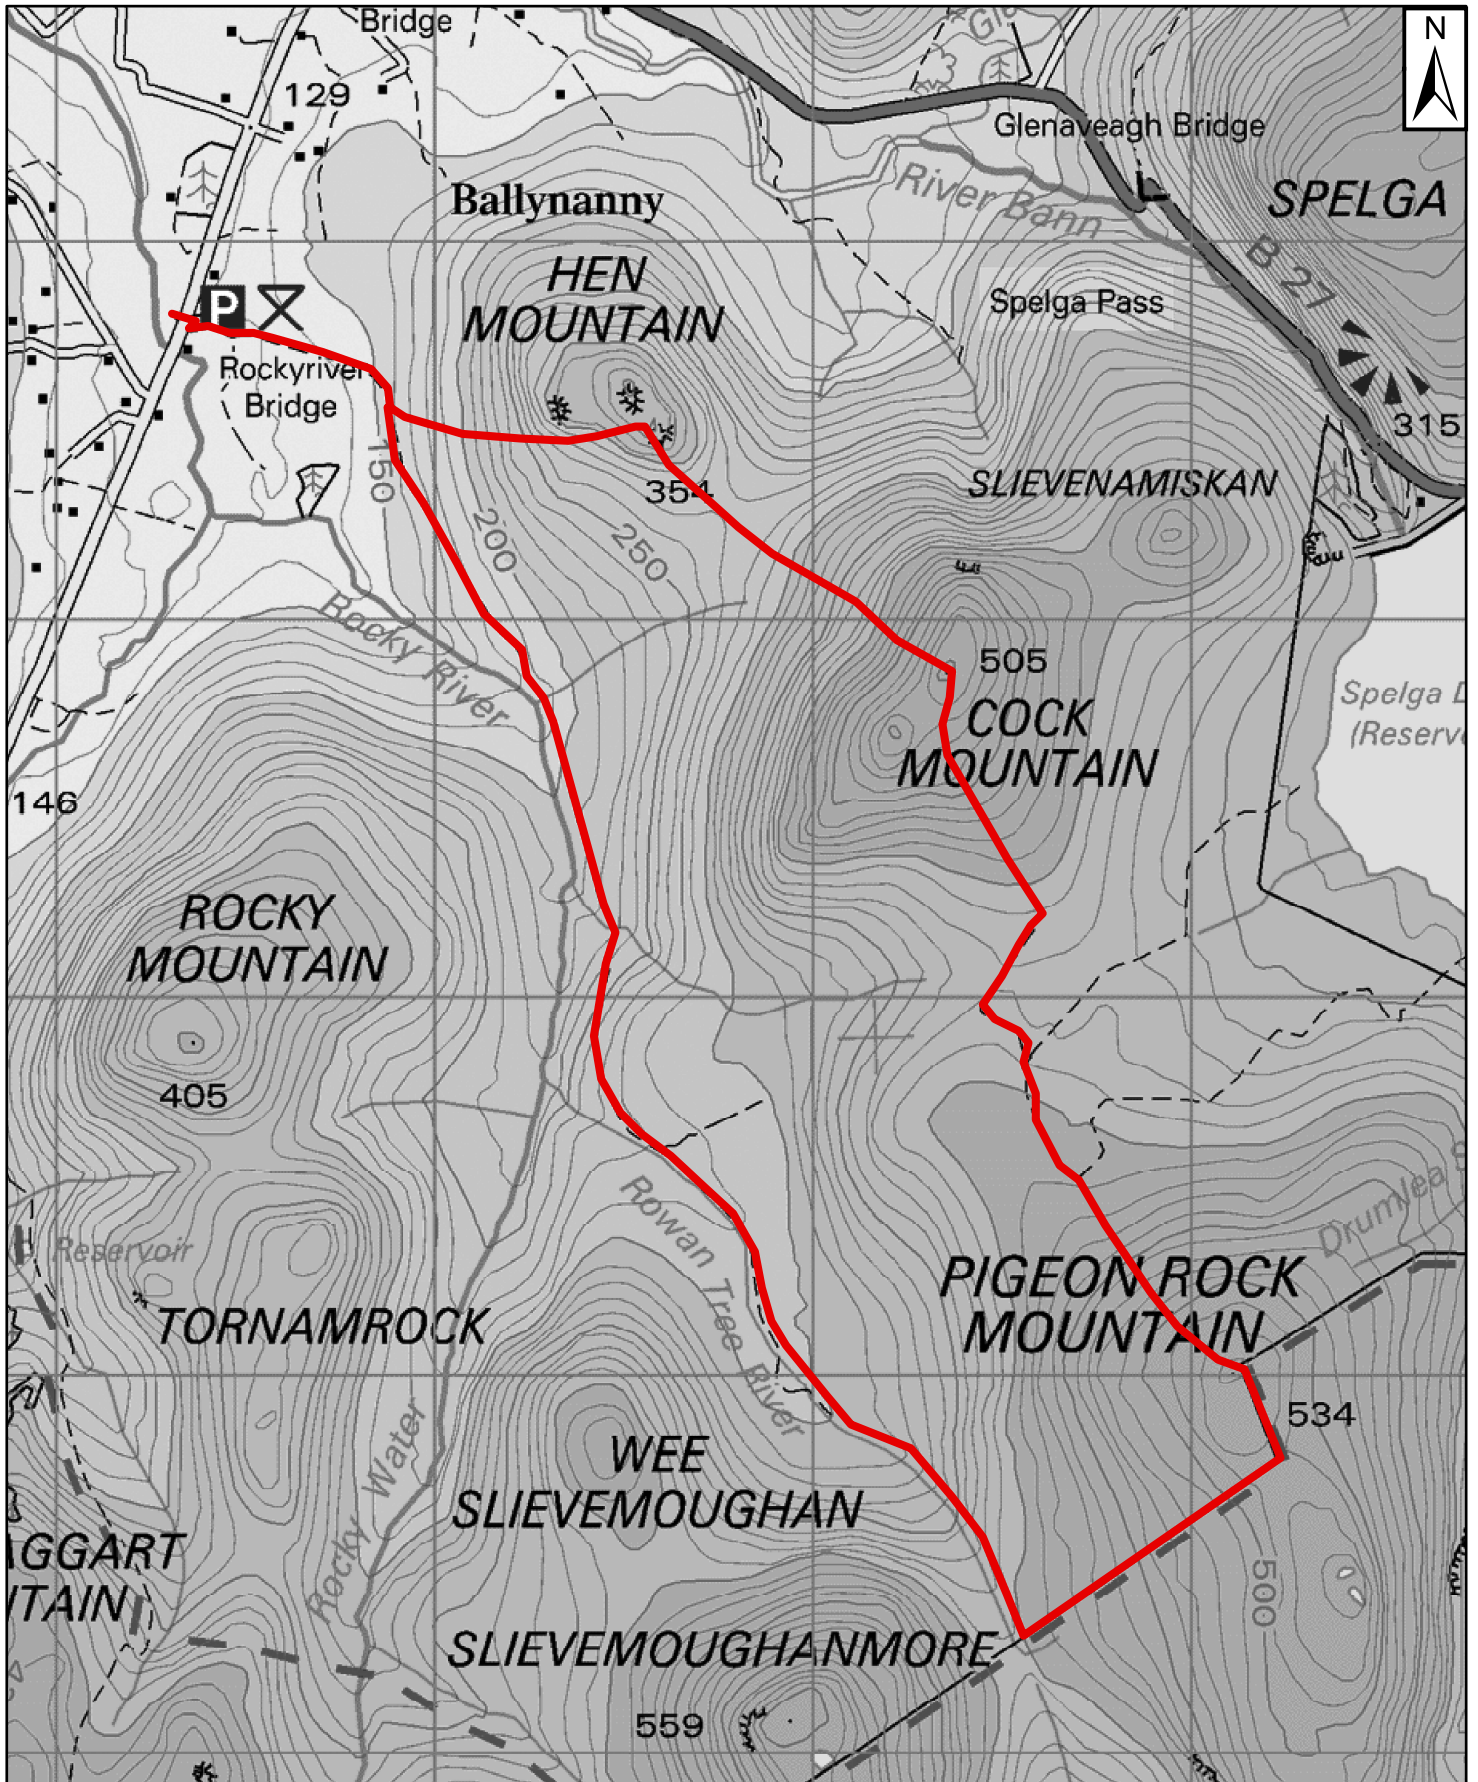

Hen, Cock and Pigeon Rock

1:20,000

WalkNI.com
Your definitive guide to walking
in Northern Ireland

0 0.125 0.25 0.5 Miles

This material is Crown Copyright and is reproduced with the permission of Land and Property Services under delegated authority from the Controller of Her Majesty's Stationary Office, © Crown copyright and database rights NIMA ESA&LA205.2